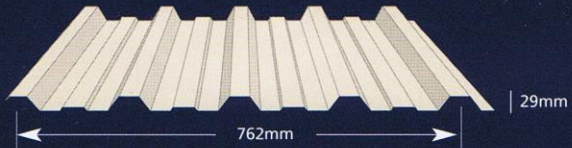

Loft®

Evening Haze®

Deep Ocean®

Ironstone®

Monument™

Stramit® Corrugated
(also available in Bullnosing and Curving)

Stramit Longspan®

Stramit Monoclad®

Stramit K- Panel®

Stramit Mini Corry®

Stramit Minirib®

Stramit Speed Deck Ultra®

Stramit® Capacity Plus

Stramit® Roll Top Ridge

Stramit® Flashing Range

Stramit® roof and wall cladding is available in a variety of profiles to suit any architectural style. You can choose from the 20 colours in the COLORBOND® steel colour range, or opt for traditional ZINCALUME® and Galvanised steel. There's a combination to suit every home design and every lifestyle. For extra protection against the elements, ask about Stramit® Premium Materials & Finishes.