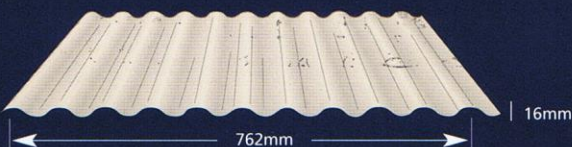

Loft®

Evening Haze®

Deep Ocean®

Ironstone®

Monument™

Stramit® Corrugated
(also available in Bullnosing and Curving)

Stramit Longspan®

Stramit Monoclad®

Stramit K- Panel®

Stramit Mini Corry®

Stramit Minirib®

Stramit Speed Deck Ultra®

Stramit® Capacity Plus

Stramit® Roll Top Ridge

Stramit® Flashing Range

Stramit® roof and wall cladding is available in a variety of profiles to suit any architectural style. You can choose from the 20 colours in the COLORBOND® steel colour range, or opt for traditional ZINCALUME® and Galvanised steel. There's a combination to suit every home design and every lifestyle. For extra protection against the elements, ask about Stramit® Premium Materials & Finishes.