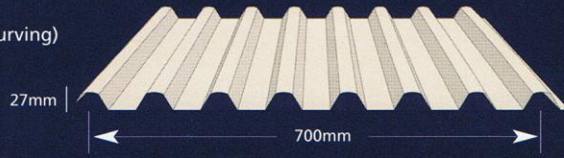

Loft®

Evening Haze®

Deep Ocean®

Ironstone®

Monument™

Stramit® Corrugated
(also available in Bullnosing and Curving)

Stramit Longspan®

Stramit Monoclad®

Stramit K- Panel®

Stramit Mini Corry®

Stramit Minirib®

Stramit Speed Deck Ultra®

Stramit® Capacity Plus

Stramit® Roll Top Ridge

Stramit® Flashing Range

Stramit® roof and wall cladding is available in a variety of profiles to suit any architectural style. You can choose from the 20 colours in the COLORBOND® steel colour range, or opt for traditional ZINCALUME® and Galvanised steel. There's a combination to suit every home design and every lifestyle. For extra protection against the elements, ask about Stramit® Premium Materials & Finishes.