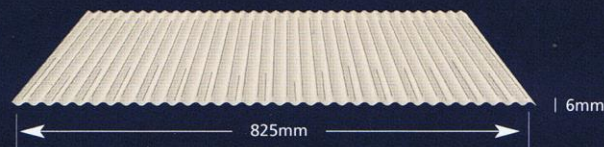

Loft®

Evening Haze®

Deep Ocean®

Ironstone®

Monument™

Stramit® Corrugated
(also available in Bullnosing and Curving)

Stramit Longspan®

Stramit Monoclad®

Stramit K- Panel®

Stramit Mini Corry®

Stramit Minirib®

Stramit Speed Deck Ultra®

Stramit® Capacity Plus

Stramit® Roll Top Ridge

Stramit® Flashing Range

Stramit® roof and wall cladding is available in a variety of profiles to suit any architectural style. You can choose from the 20 colours in the COLORBOND® steel colour range, or opt for traditional ZINCALUME® and Galvanised steel. There's a combination to suit every home design and every lifestyle. For extra protection against the elements, ask about Stramit® Premium Materials & Finishes.