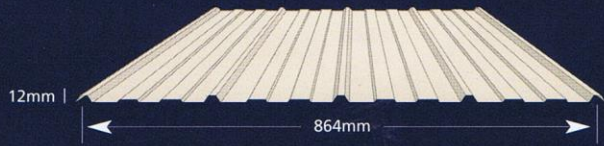

Loft®

Evening Haze®

Deep Ocean®

Ironstone®

Monument™

Stramit® Corrugated
(also available in Bullnosing and Curving)

Stramit Longspan®

Stramit Monoclad®

Stramit K- Panel®

Stramit Mini Corry®

Stramit Minirib®

Stramit Speed Deck Ultra®

Stramit® Capacity Plus

Stramit® Roll Top Ridge

Stramit® Flashing Range

Stramit® roof and wall cladding is available in a variety of profiles to suit any architectural style. You can choose from the 20 colours in the COLORBOND® steel colour range, or opt for traditional ZINCALUME® and Galvanised steel. There's a combination to suit every home design and every lifestyle. For extra protection against the elements, ask about Stramit® Premium Materials & Finishes.