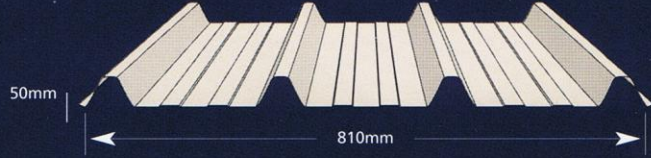

Stramit K- Panel®

Stramit Mini Corry®

Stramit Minirib®

Stramit Speed Deck Ultra®

Stramit® Capacity Plus

Stramit® Roll Top Ridge

Stramit® Flashing Range

Stramit® roof and wall cladding is available in a variety of profiles to suit any architectural style. You can choose from the 20 colours in the COLORBOND® steel colour range, or opt for traditional ZINCALUME® and Galvanised steel. There's a combination to suit every home design and every lifestyle. For extra protection against the elements, ask about Stramit® Premium Materials & Finishes.