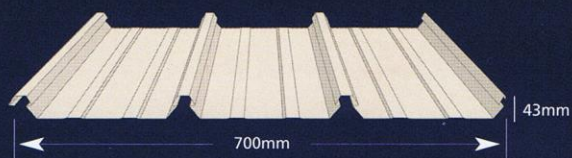

Loft®

Evening Haze®

Deep Ocean®

Ironstone®

Monument™

Stramit® Corrugated
(also available in Bullnosing and Curving)

Stramit Longspan®

Stramit Monoclad®

Stramit K- Panel®

Stramit Mini Corry®

Stramit Minirib®

Stramit Speed Deck Ultra®

Stramit® Capacity Plus

Stramit® Roll Top Ridge

Stramit® Flashing Range

Stramit® roof and wall cladding is available in a variety of profiles to suit any architectural style. You can choose from the 20 colours in the COLORBOND® steel colour range, or opt for traditional ZINCALUME® and Galvanised steel. There's a combination to suit every home design and every lifestyle. For extra protection against the elements, ask about Stramit® Premium Materials & Finishes.